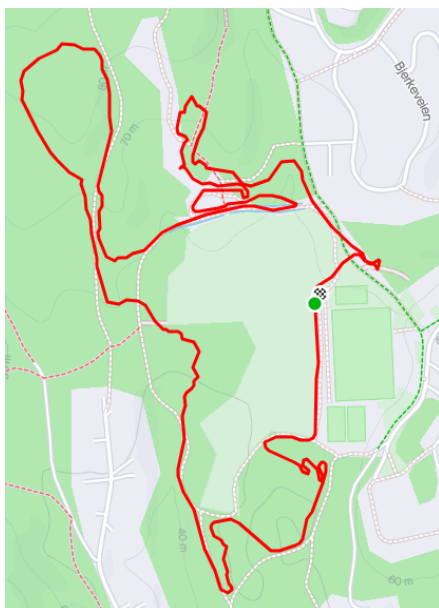

Sort

<https://www.google.com/maps/d/edit?mid=1UU_4msyRdR7aXsqnG3i3zjuzYywnhUk&usp=sharing>